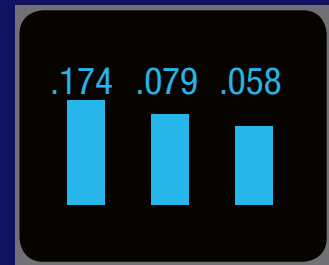

<b>Sensor</b>	Electrochemical Fuel Cell
<b>Accuracy</b>	+/- .005 BAC up to .100 BAC +5% above .100 BAC +0.02mg/l up to 0.47mg/l +5% above 0.47mg/l
<b>Units of Measure</b>	BAC (Breath Alcohol Content), Pro Mil, mg/l, g/l, others available
<b>Power</b>	9V alkaline battery
<b>Battery Life</b>	Up to 1200 tests
<b>Display</b>	High Resolution Graphic Display
<b>Size</b>	1.25" x 2.5" x 5" (31.7 x 63.5 x 127mm)
<b>Weight</b>	w/Battery 5oz (142 grams)
<b>Warranty</b>	1 year limited warranty
<b>Mouthpiece</b>	Permanent and Disposable (both included)
<b>Storage</b>	Nylon Sleeve and Hard Shell Carrying Case
<b>Manufacture</b>	Made in the USA by Lifeloc Technologies, Inc. a global leader in breath alcohol testing instruments

**One quick and automatic test will display information about your level of intoxication**

**See the alcohol curve**

Instantly see how much alcohol is in your breath

**3-digit BAC readout**

Accuracy to the thousandths of a percent

**3 chart graph**

Trend your last three test results to see if your BAC is rising or falling

**Lifeloc**  
TECHNOLOGIES

12441 West 49th Avenue, Suite 4  
Wheat Ridge, CO 80033  
303.431.9500 | 800.722.4872  
fax: 303.431.1423  
[www.lifeloc.com](http://www.lifeloc.com)